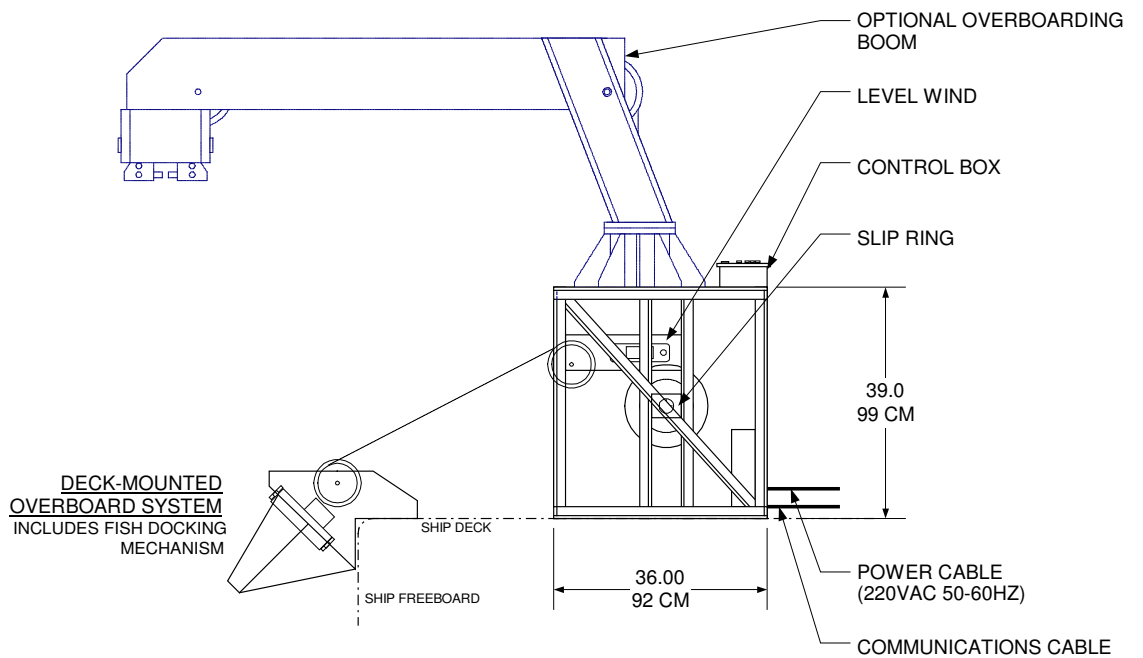

AUTOMATED SOUND VELOCITY PROFILER (ASVP) ASVP Winch

InterOcean systems, inc.

3540 Aero Court, San Diego, CA 92123 USA tel (858) 565-8400 fax (858) 268-9695 sales@interoceansystems.com

www.interoceansystems.com