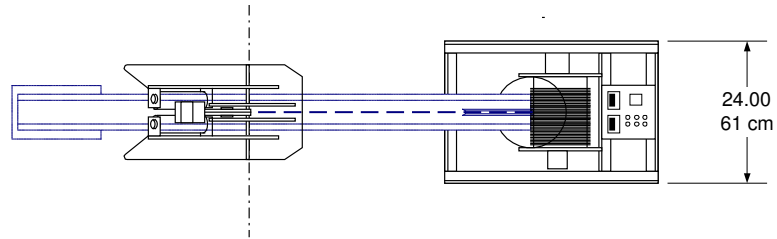

AUTOMATED SOUND VELOCITY PROFILER (ASVP) ASVP Winch

InterOcean systems, inc.

3540 Aero Court, San Diego, CA 92123 USA tel (858) 565-8400 fax (858) 268-9695 sales@interoceansystems.com

www.interoceansystems.com